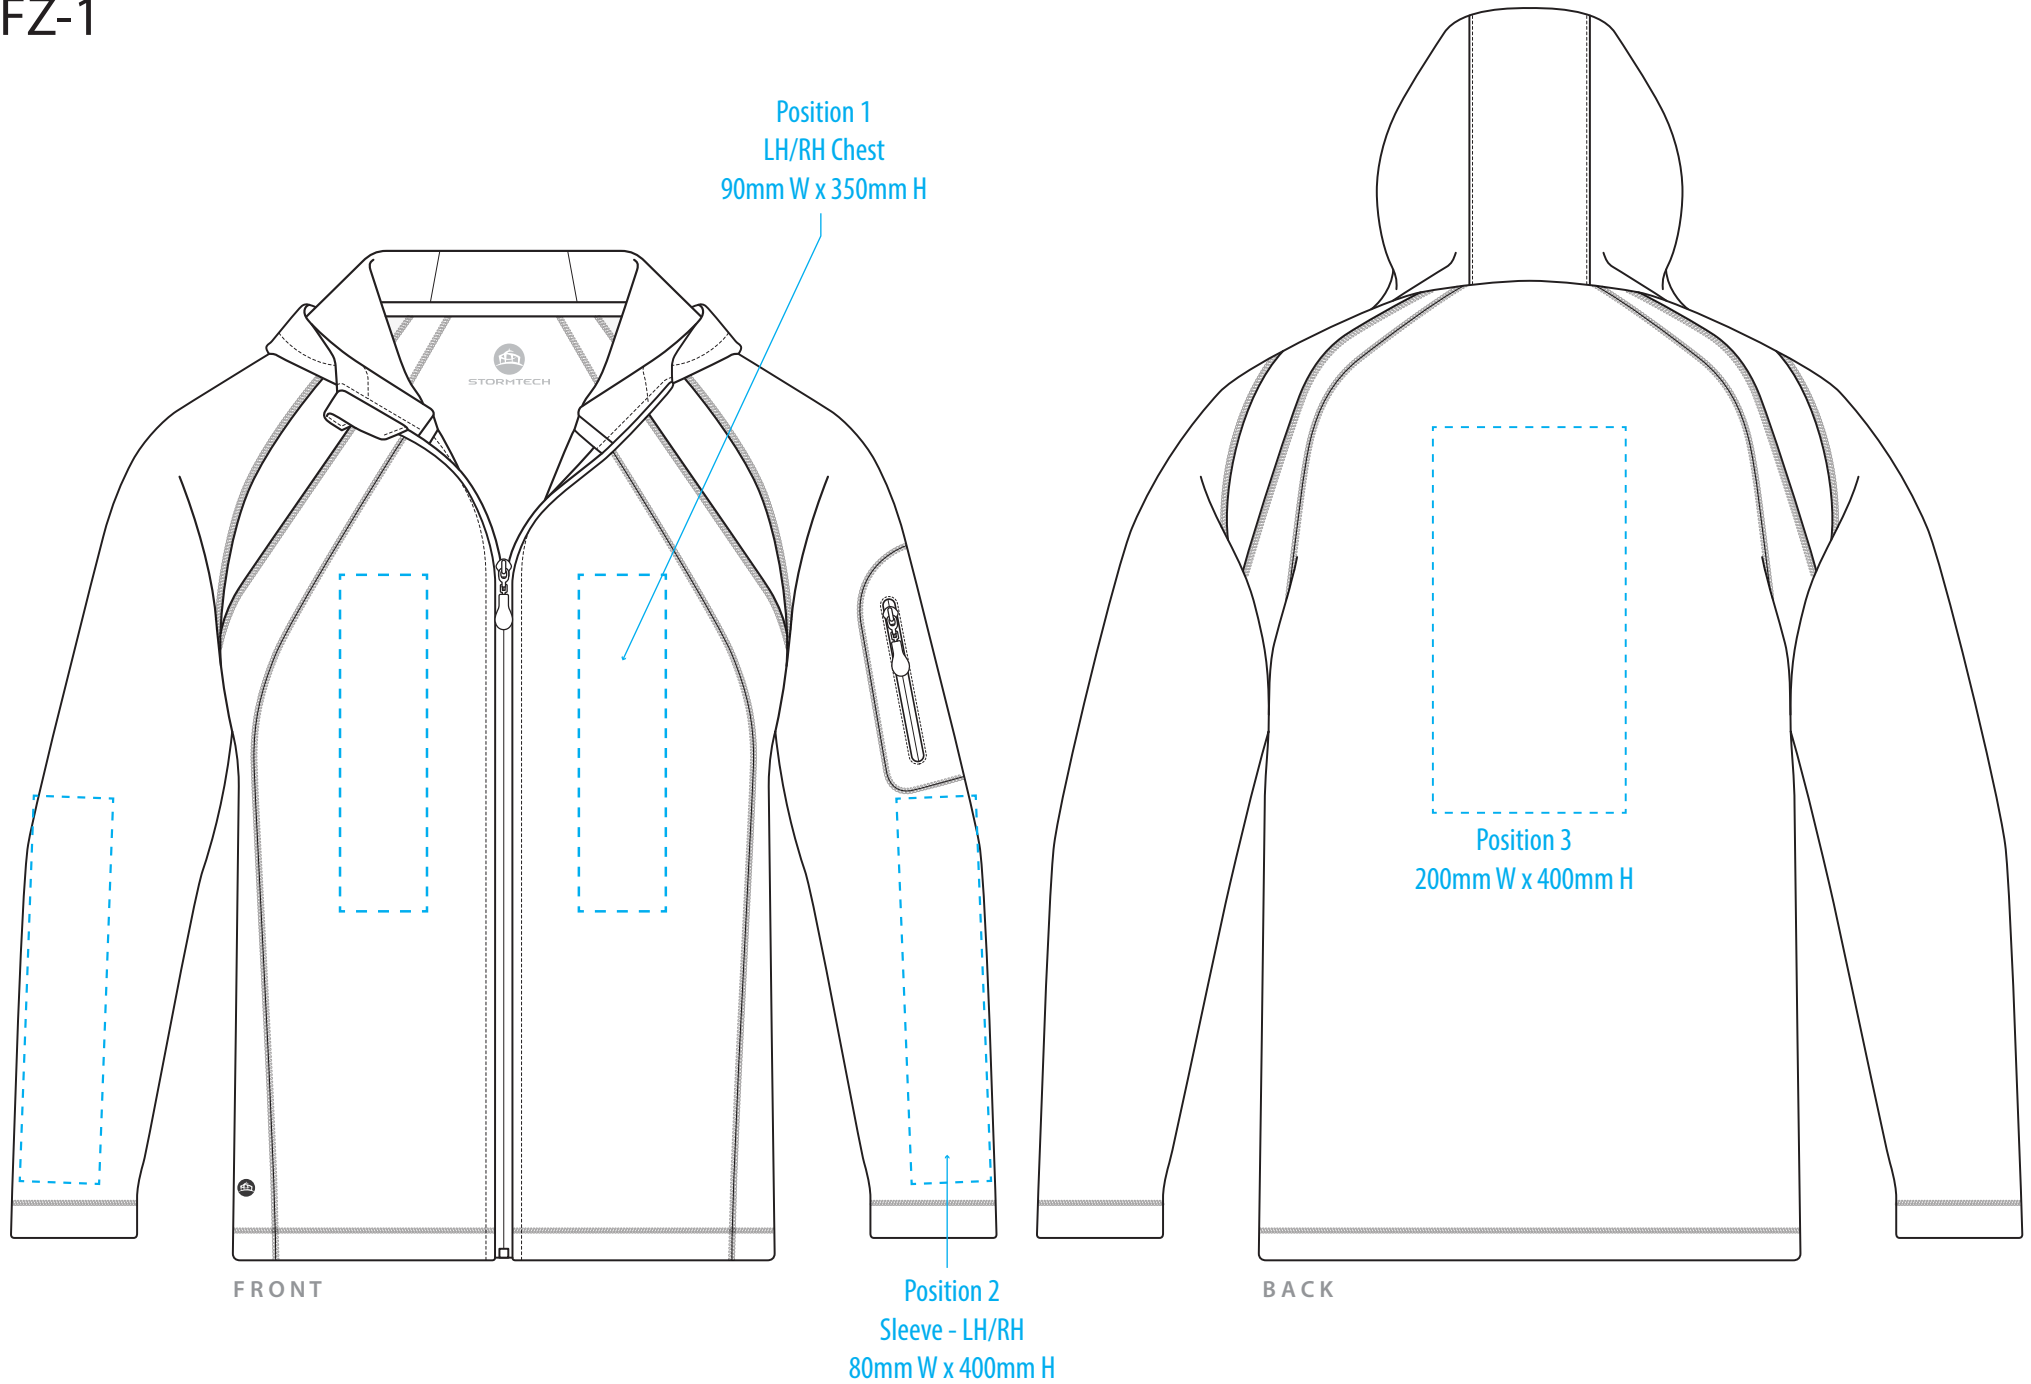

PFZ-1

--- Print / Transfer

PFZ-1

Position 1
LH/RH Chest
Dia: 95mm

Position 2
LH/RH Sleeve Top
Dia: 95mm

Position 3
160mm x 160mm

FRONT

BACK

--- Embroidery

PFZ-1

FRONT

BACK