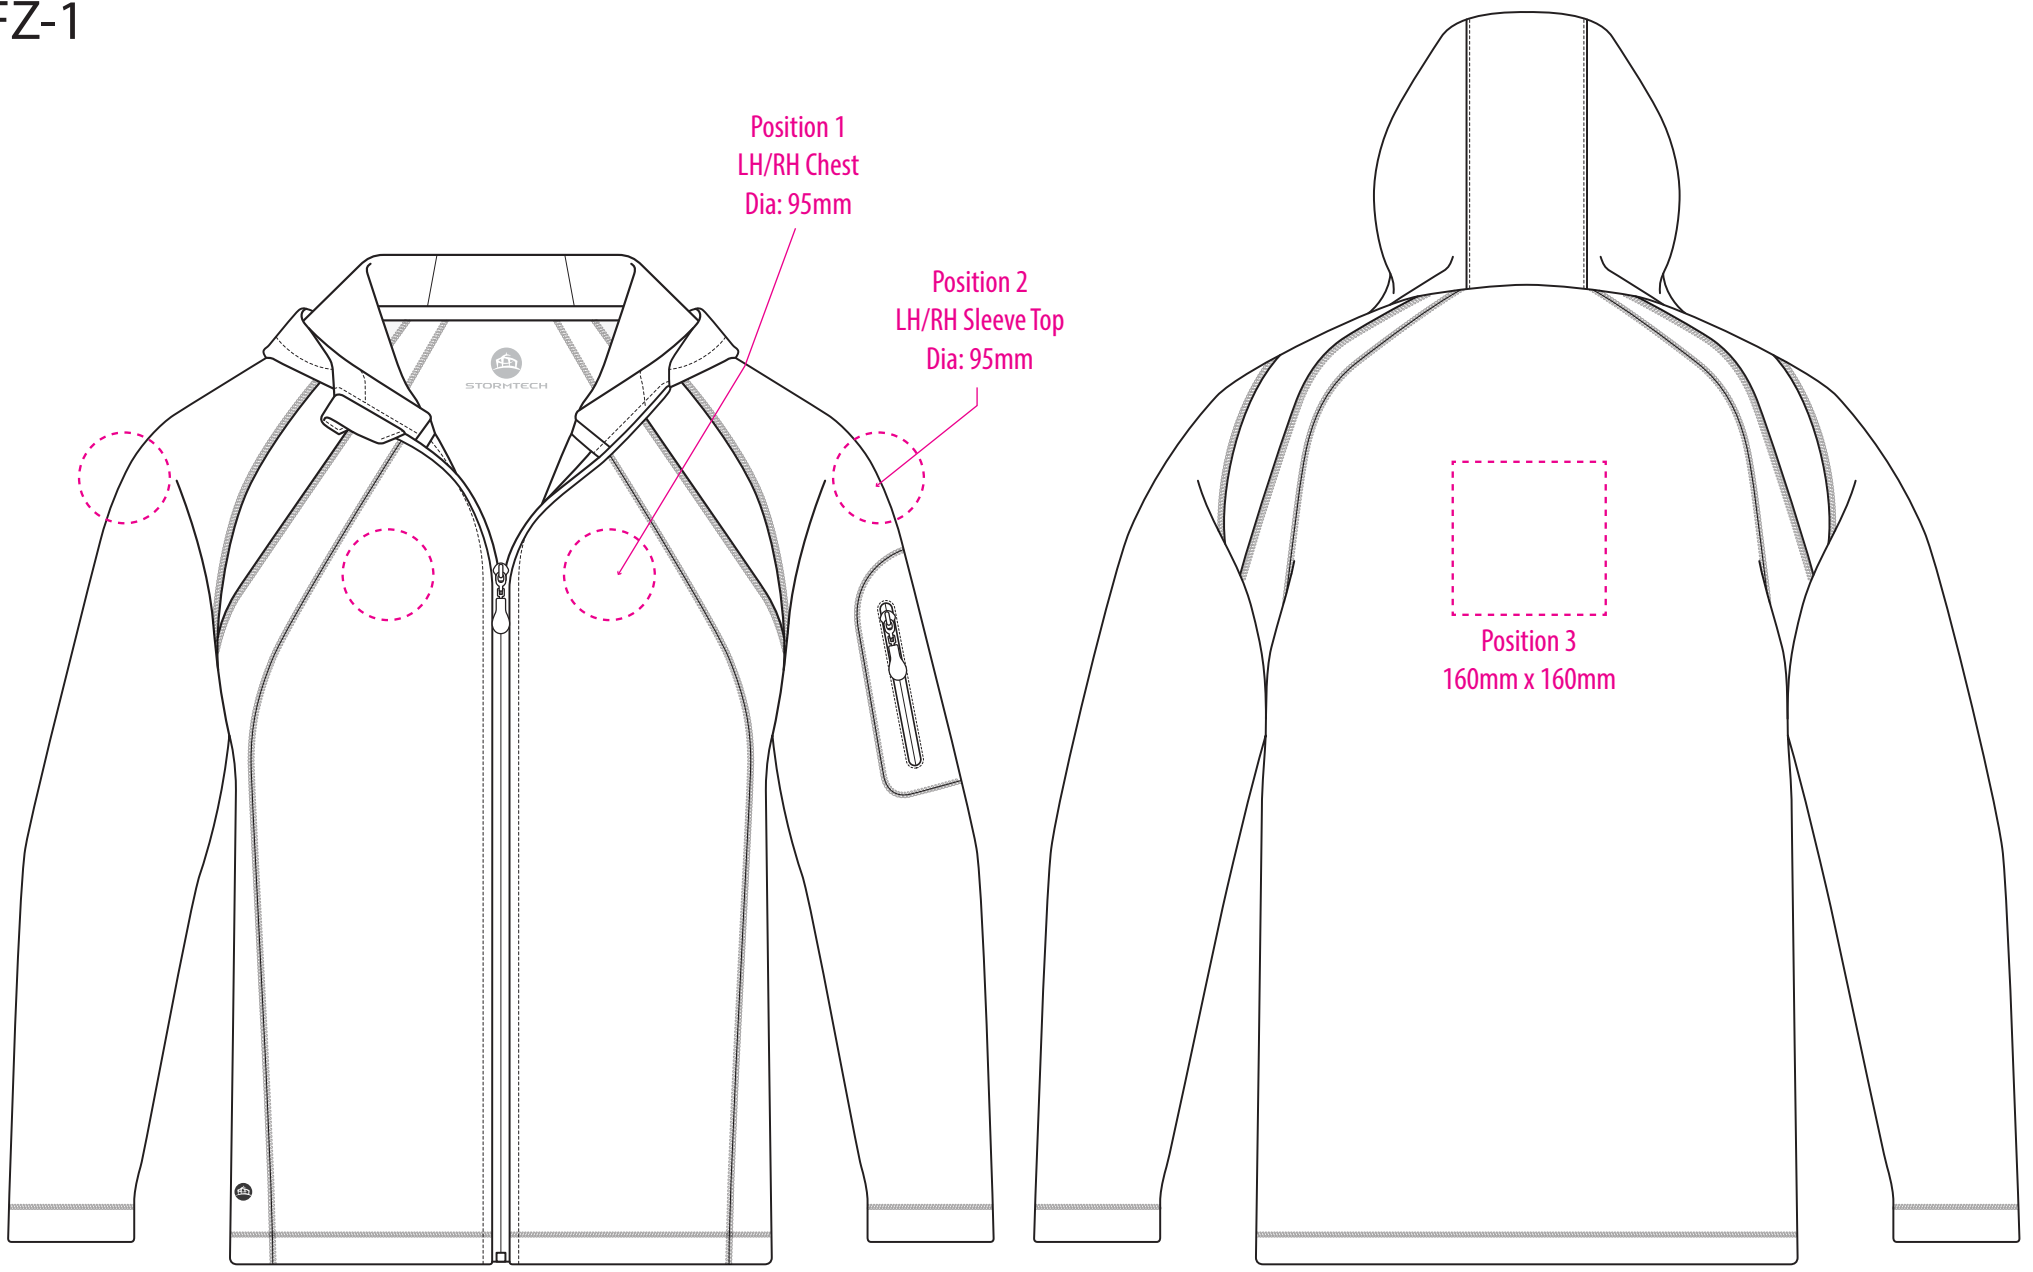

PFZ-1

--- Print / Transfer

PFZ-1

Position 1
LH/RH Chest
Dia: 95mm

Position 2
LH/RH Sleeve Top
Dia: 95mm

Position 3
160mm x 160mm

FRONT

BACK

--- Embroidery

PFZ-1

FRONT

BACK